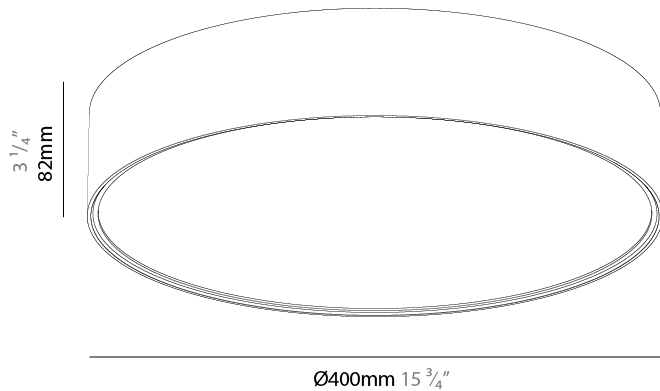

base number	LED Dimming	Finishes (Diamond)	Finishes (Triangle)	Diffuser Options

1. To build a product code in our configurator select the specify button on the base model # product page
2. To build a manual product code on this datasheet choose from the options listed below in blue font and add the suffix to the base model #

GENERAL

Series: Sign EVO
Partner: Prolicht
Division: Architectural
Installation: Surface
Product Type: Ceiling Surface
Mounting Location: Ceiling
Light Distribution: Direct

PHYSICAL

Shape: Round
Diameter (mm): 395
Diameter (in): 15 1/2
Height (mm): 82
Height (in): 3 1/4
Weight (kg): 4.2
Diffuser: [PMMA - Opal](#) / [Microprism](#) / [Clear Microprism](#)
Fixture Finish: [SSR / BKV / CWI / CRY / HAB / UFT / ITA / RUA / FTG / MYG / LOD / PUS / FRO / FUP / KIA / POP / BLS / SPG / MEY / GOH / CHC / COM / ABZ / JAG / OBR / MOS / ROR](#)
Fixture Material: [PMMA](#) / [Extruded Aluminum](#) / [Steel](#)

ELECTRICAL

Lamp Type: LED (Zhaga Standard)
Input Wattage (W): 26.7
Total Output Wattage (W): 24.6
Dimming: [DALI Dimming](#) / [MATTER Dimming](#)
Driver Included: Yes
Driver Location: Integrated
Driver Type: Constant Current - Universal
Driver Class: Class 2
Input Voltage (V): 120
Constant Current (MA): 700mA

LED

Color Temperature (°K): 2700-6500 Tunable White
Max. Delivered Lumen (lm): Max 3838
Nominal Lumen (lm): Max 4435
CRI: >90 CRI
Lamp Life (hrs): 50000

OPTICAL

RATINGS AND CERTIFICATIONS

Certified By: Certified for North American Standards
IP rating: IP40