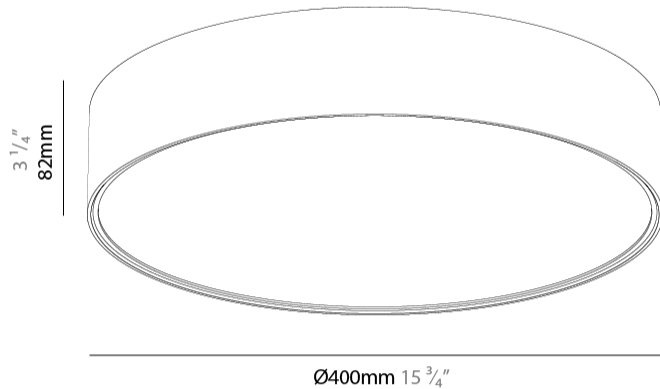

GENERAL

Series: Sign EVO
Partner: Prolicht
Division: Architectural
Installation: Surface
Product Type: Ceiling Surface
Mounting Location: Ceiling
Light Distribution: Direct

PHYSICAL

Shape: Round
Diameter (mm): 395
Diameter (in): 15 1/2
Height (mm): 82
Height (in): 3 1/4
Weight (kg): 4.2
Diffuser: PMMA - Opal / Microprism / Clear Microprism
Fixture Finish: SSR / BKV / CWI / CRY / HAB / UFT / ITA / RUA / FTG / MYG / LOD / PUS / FRO / FUP / KIA / POP / BLS / SPG / MEY / GOH / CHC / COM / ABZ / JAG / OBR / MOS / ROR
Fixture Material: PMMA / Extruded Aluminum / Steel

ELECTRICAL

Lamp Type: LED (Zhaga Standard)
Input Wattage (W): 26.5
Total Output Wattage (W): 22.7
Dimming: Tri-Mode (Non-Dimming and Phase Dimming (120Vac only) and 0-10V Dimming)
Driver Included: Yes
Driver Location: Integrated
Driver Type: Constant Current - Universal
Driver Class: Class 2
Input Voltage (V): 120
Constant Current (MA): 700mA
Upon Request: DALI Dimming / MATTER Dimming

LED

Color Temperature (°K): 2700 / 3000 / 3500 / 4000
Max. Delivered Lumen (lm): Max 4071
Nominal Lumen (lm): Max 4704
CRI: >90 CRI
Lamp Life (hrs): 50000

OPTICAL

RATINGS AND CERTIFICATIONS

Certified By: Certified for North American Standards
IP rating: IP40