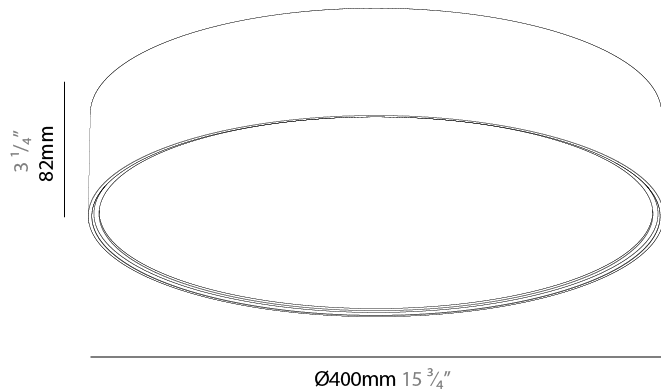

1. To build a product code in our configurator select the specify button on the base model # product page
2. To build a manual product code on this datasheet choose from the options listed below in blue font and add the suffix to the base model #

GENERAL

Series: Sign EVO
Partner: Prolicht
Division: Architectural
Installation: Surface
Product Type: Ceiling Surface
Mounting Location: Ceiling
Light Distribution: Direct

PHYSICAL

Shape: Round
Diameter (mm): 395
Diameter (in): 15 1/2
Height (mm): 82
Height (in): 3 1/4
Weight (kg): 4.2
Diffuser: [PMMA - Opal](#) / [Microprism](#) / [Clear Microprism](#)
Fixture Finish: [SSR / BKV / CWI / CRY / HAB / UFT / ITA / RUA / FTG / MYG / LOD / PUS / FRO / FUP / KIA / POP / BLS / SPG / MEY / GOH / CHC / COM / ABZ / JAG / OBR / MOS / ROR](#)
Fixture Material: [PMMA](#) / [Extruded Aluminum](#) / [Steel](#)

ELECTRICAL

Lamp Type: LED (Zhaga Standard)
Input Wattage (W): 10.3
Total Output Wattage (W): 9.1
Dimming: Non-Dimmable
Driver Included: Yes
Driver Location: Integrated
Driver Type: Constant Current - Universal
Driver Class: Class 2
Input Voltage (V): 120
Constant Current (MA): 700mA

LED

Color Temperature (°K): [2700](#) / [3000](#) / [3500](#) / [4000](#)
Max. Delivered Lumen (lm): Max 1616
Nominal Lumen (lm): Max 1868
CRI: >90 CRI
Lamp Life (hrs): 50000

OPTICAL

RATINGS AND CERTIFICATIONS

Certified By: Certified for North American Standards
IP rating: IP40
Glare Rating: ≤ 19